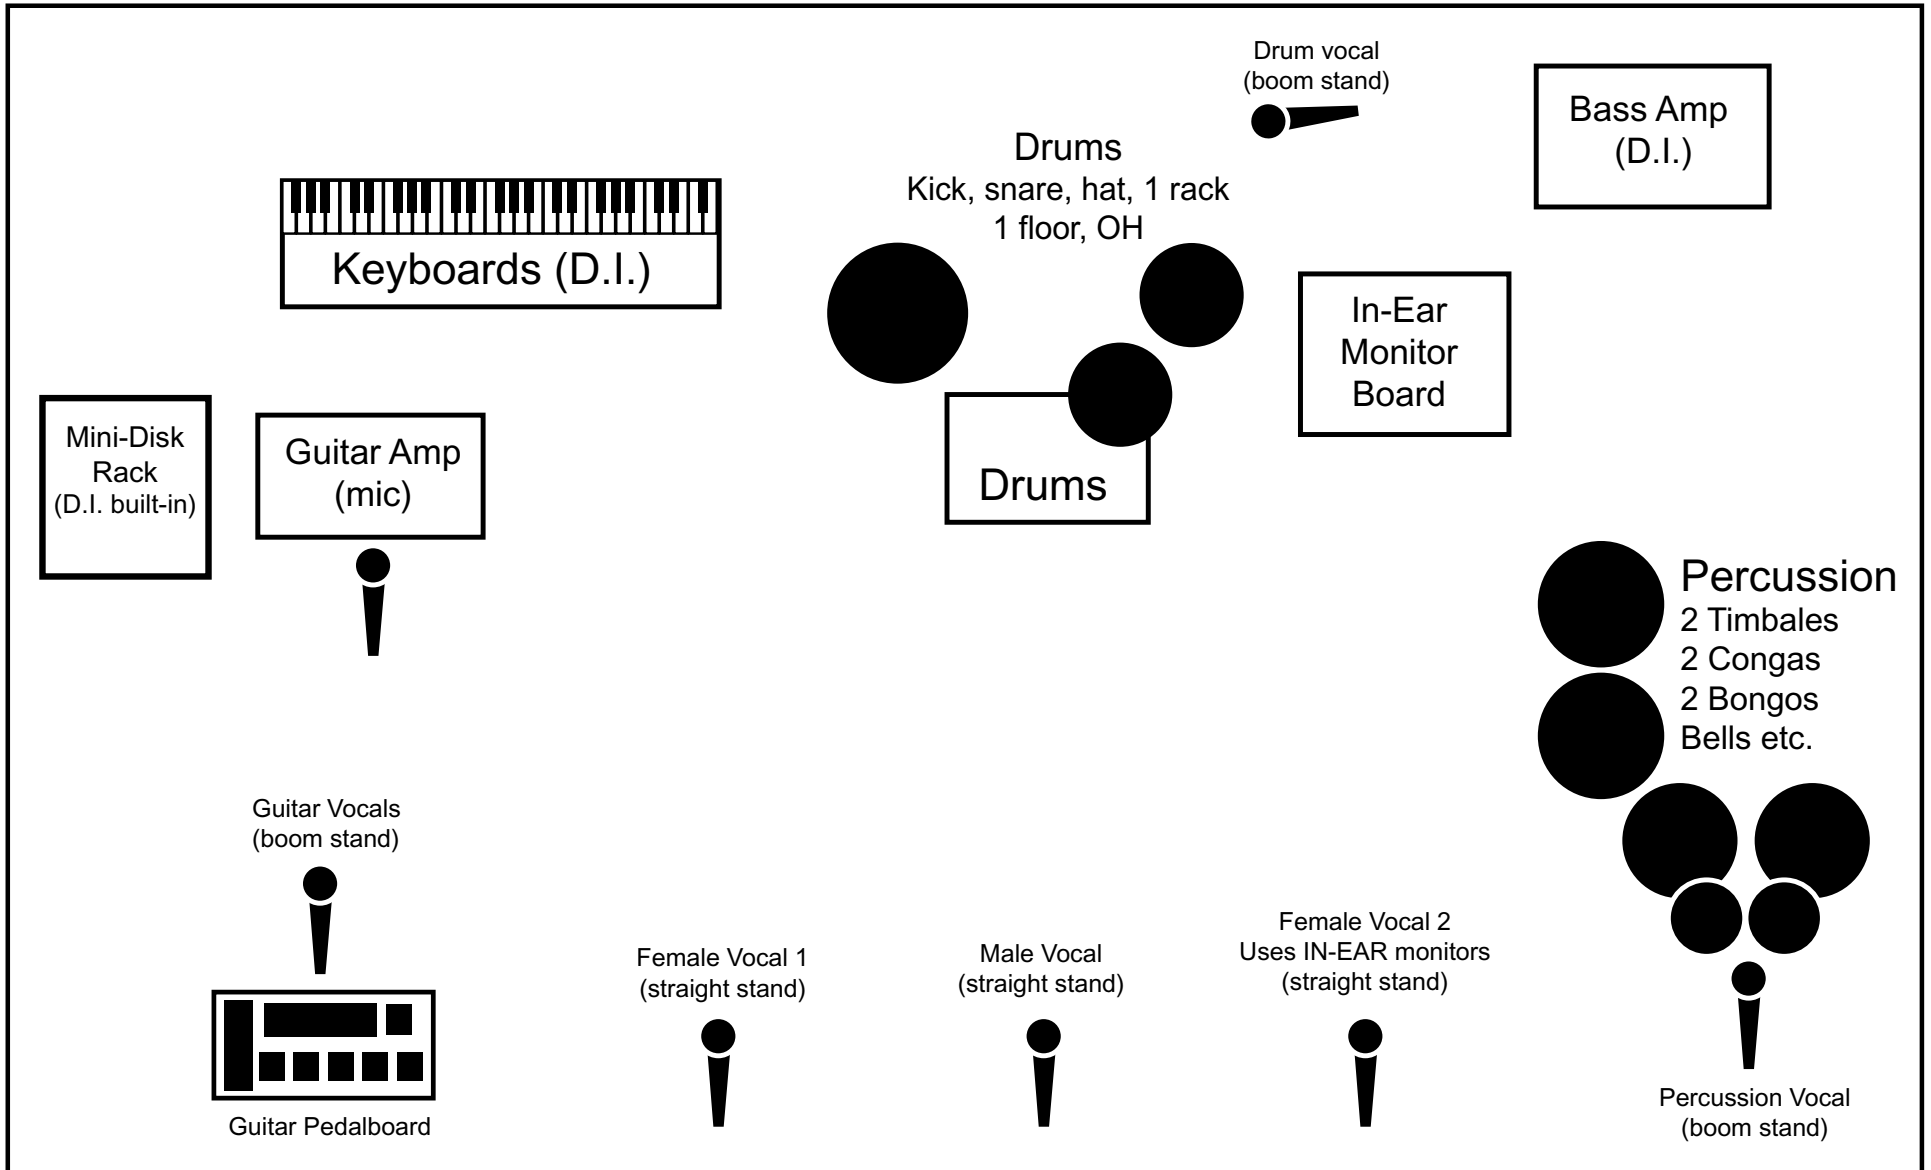

THE CHEESEBALLS

Stage Plot (updated 5/26/07)

The entire band uses in-ear monitors and carries their own monitor board (to local shows only). No wedges are needed. Please provide side fills. The in-ear board has split outs. All stage mics and inputs go into the monitor board and the splits go to the FOH.